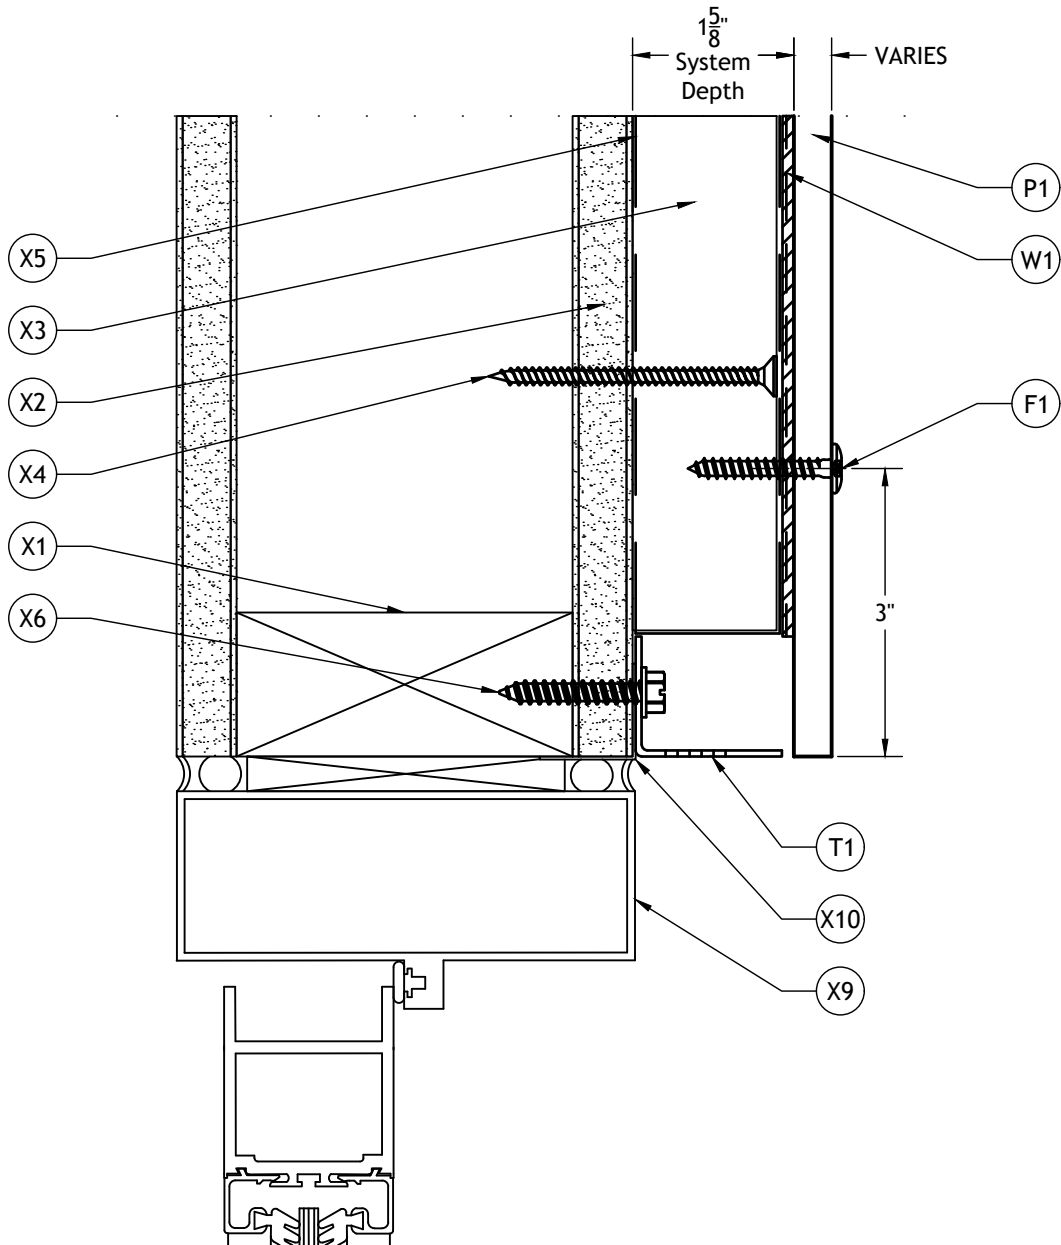

UNIVERSE® with EQUITONE on Wood Battens on Studs 12 Door Head