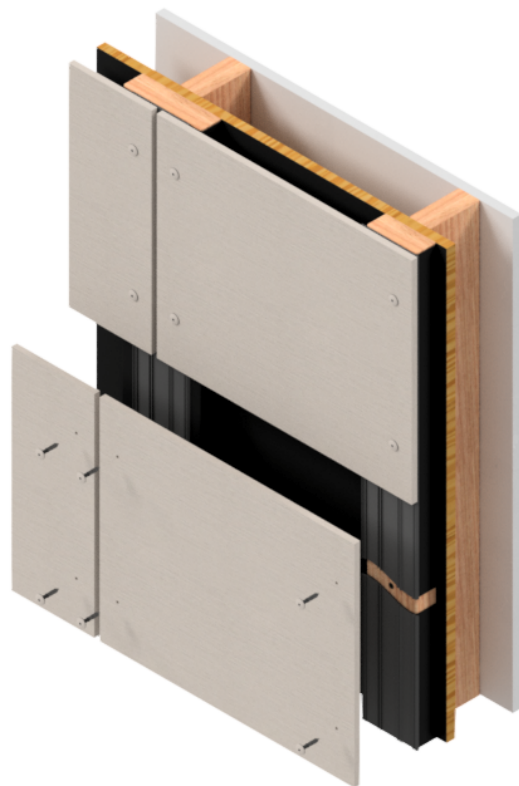

UNIVERSE® with EQUITONE on Wood Battens on Studs Standard Details