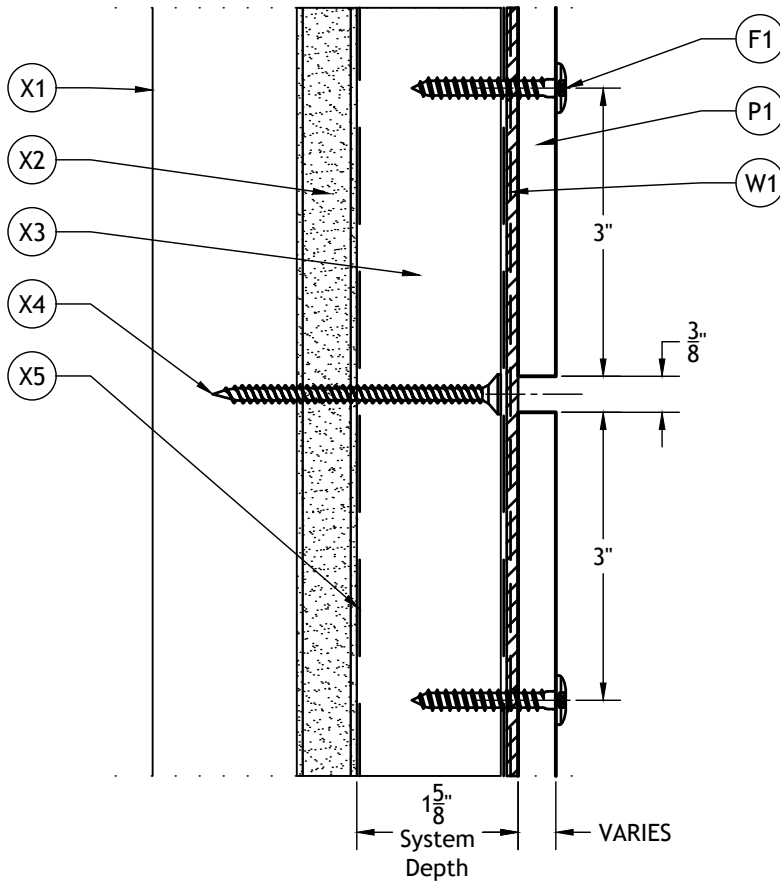

UNIVERSE® with EQUITONE on Wood Battens on Studs 1 Horizontal Panel Joint