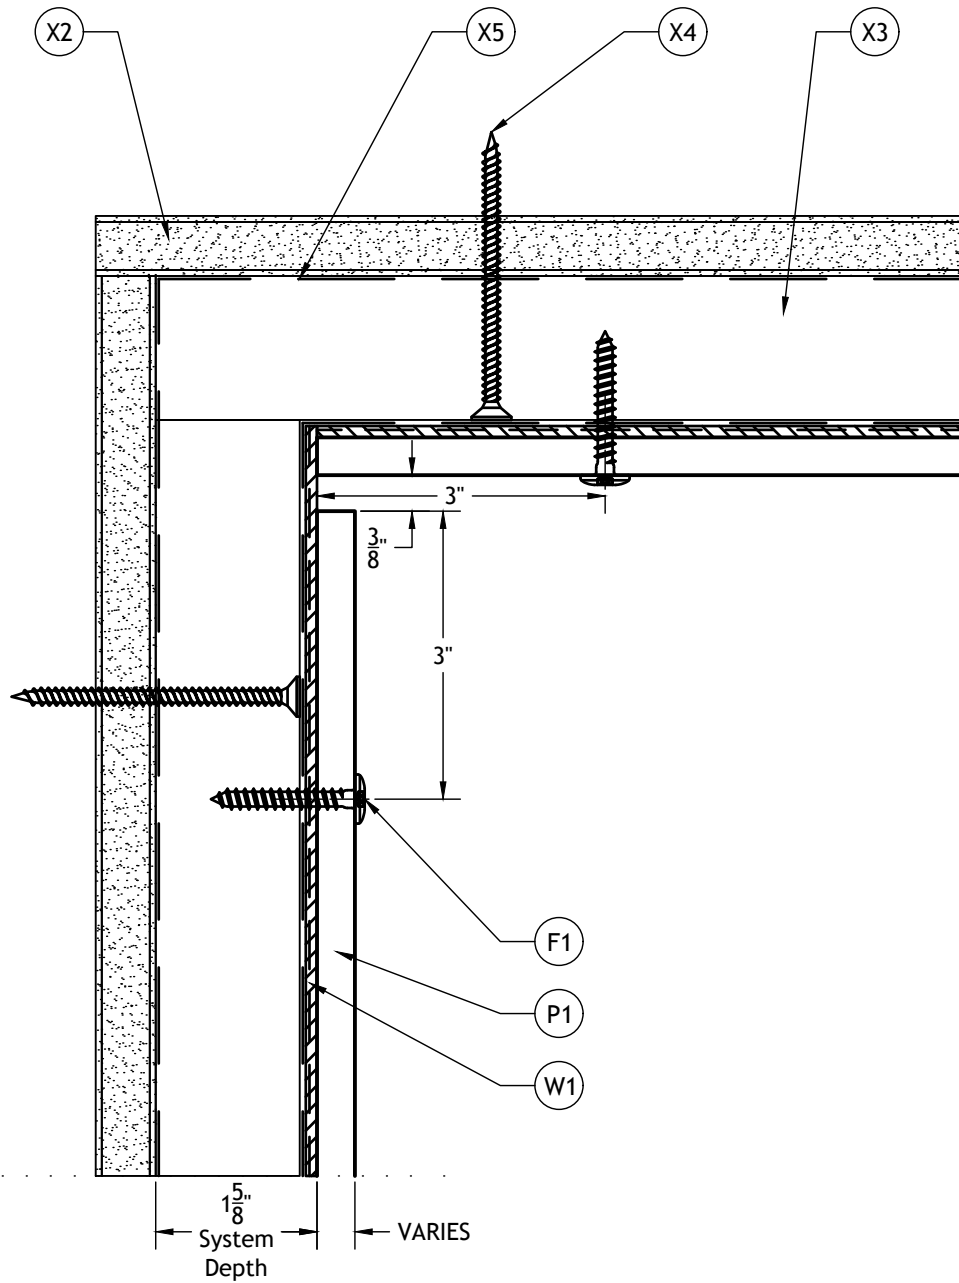

UNIVERSE® with EQUITONE on Wood Battens on Studs 15 Top of Wall - Soffit Transition