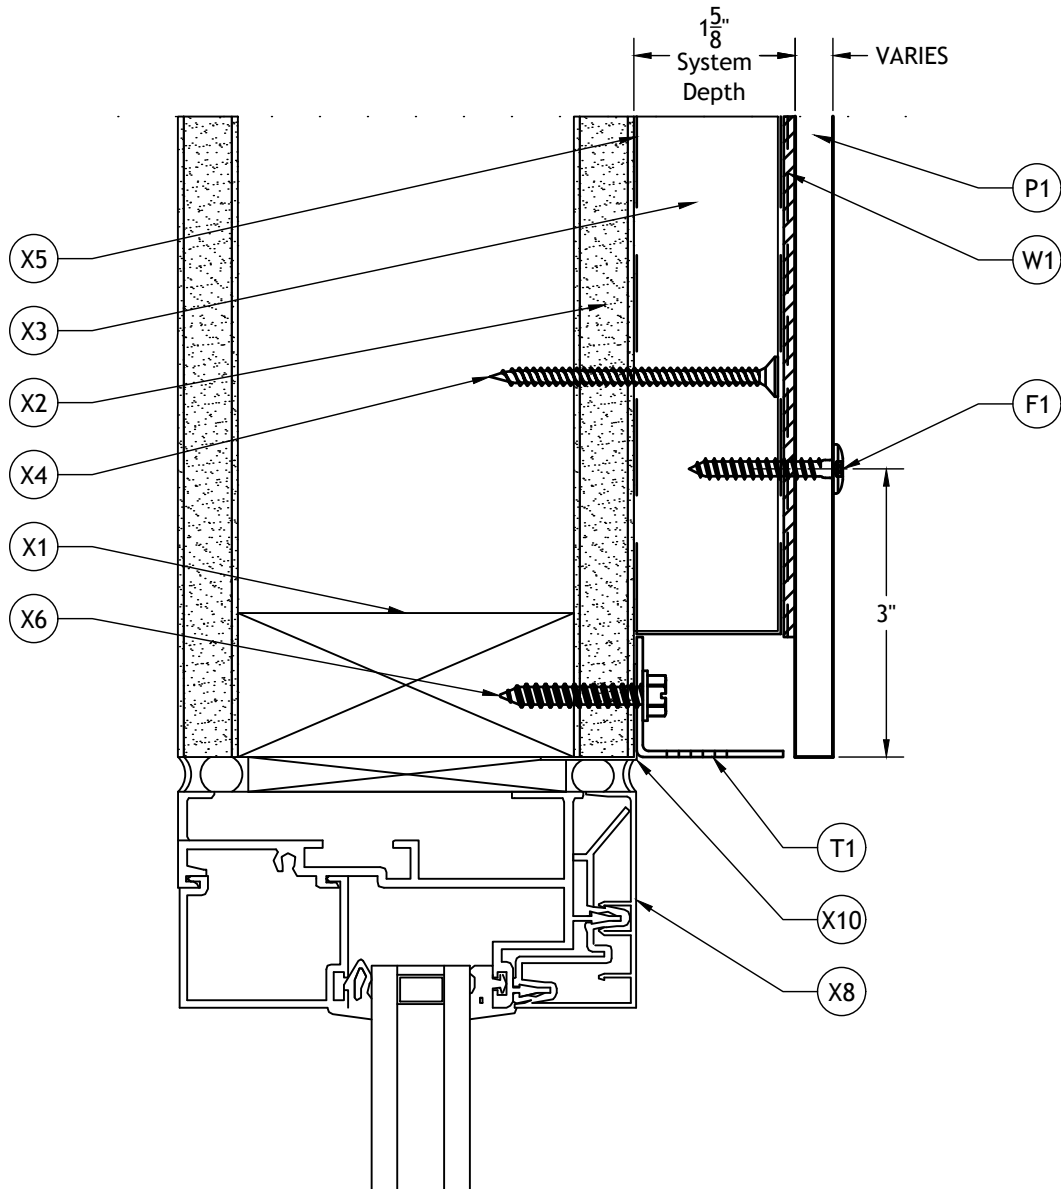

UNIVERSE® with EQUITONE on Wood Battens on Studs 9 Window Head